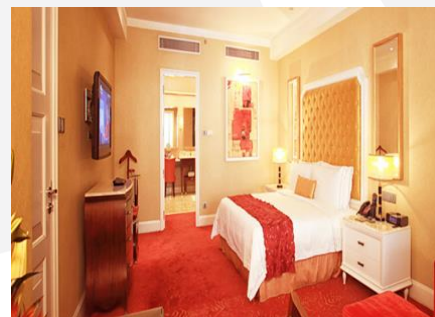

Price from: USD \$82 (Single/Double Standard Room)

**SIREN FLEET**

## Belmont Hotel

4 Stars

The Belmont Hotel is situated at the heart of Resorts World Manila, a 2-minute drive from Ninoy Aquino International Airport (NAIA).

All rooms are well-appointed and are equipped with a flat-screen TV, a minibar and a safety deposit box. The air-conditioned rooms also have a private en-suite bathroom that offers bathrobes, hair dryer, slippers and toiletries. The rooms offer views of the airport, garden and/or city. Complimentary WiFi is accessible in all rooms.

## Maxims Hotel Tower

4.5 Stars

From the upscale Asian lodging brand of the Genting Group, Maxims Hotel is the all-suite luxury hotel in the Philippines, setting the benchmark for high-end accommodations in the country. Catering to guests with the most discerning tastes, this first-class city retreat is equipped with 169 spacious and lavishly-furnished suites.

Price from: USD \$498 (Suite Room)