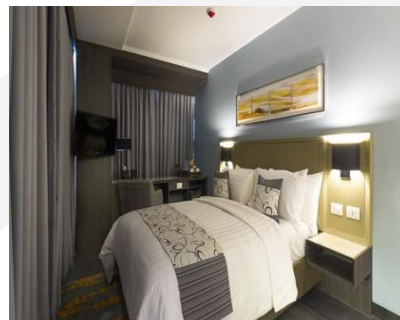

Price from: USD \$82 (Single/Double Standard Room)

**SIREN FLEET**

## Belmont Hotel

4 Stars

The Belmont Hotel is situated at the heart of Resorts World Manila, a 2-minute drive from Ninoy Aquino International Airport (NAIA).

All rooms are well-appointed and are equipped with a flat-screen TV, a minibar and a safety deposit box. The air-conditioned rooms also have a private en-suite bathroom that offers bathrobes, hair dryer, slippers and toiletries. The rooms offer views of the airport, garden and/or city. Complimentary WiFi is accessible in all rooms.