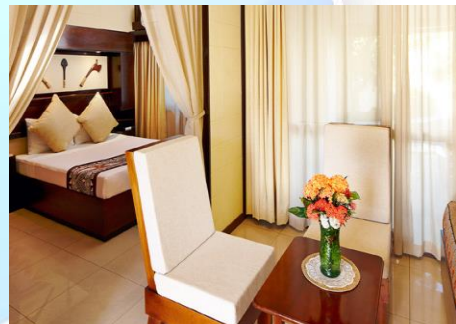

### *Raffles Gateway Hotel*

3 stars

Conveniently located very near the airport, the Raffles Gateway Hotel is an excellent option for that transferring to other destinations within Fiji, and this is a favorite stop-over establishment for travelers who find themselves in need of a transit hotel before or after a long flight. The swimming pool, featuring a very entertaining slide is excellent and their restaurant features a seemingly endless array of dishes.

Prices from: \$ 250.00 (Deluxe Double Room)

European amenities and stylish furniture. All rooms feature private decks overlooking the picturesque grounds. Be certain to tour the Garden of the Sleeping Giant located at the foot of towering peaks and full of native Fijian plants and a wide array of orchids, some of which are extremely rare.

Prices from: \$ 235.00 (Deluxe Double Room)